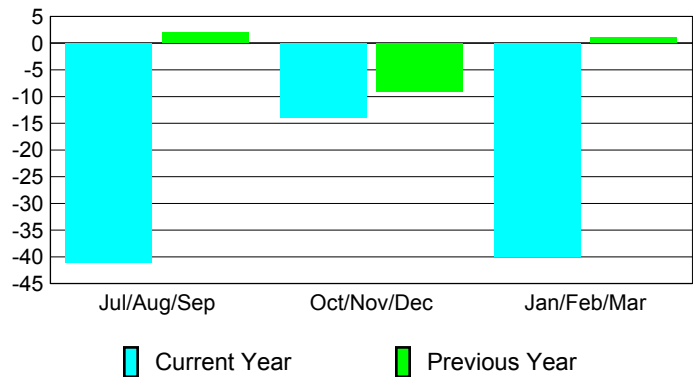

**Membership Results
2009-2010**

**Membership
2008-2009**

Month	Net Memb Goal	Actual New Memb	Actual Dropped Memb	Gain/Loss of Memb	Gain/Loss of Memb
Jul/Aug/Sep	-25	35	-76	-41	2
Oct/Nov/Dec	10	33	-47	-14	-9
Jan/Feb/Mar	27	37	-77	-40	1
Totals	12	105	-200	-95	-6

Membership Results 2009-2010

Goal, New, Dropped, Gain/Loss

Comparison of Membership Gain/Loss

Current Year Compared to the Previous Year

Gender Comparison 2009-2010

Jul/Aug/Sep

Oct/Nov/Dec

Jan/Feb/Mar