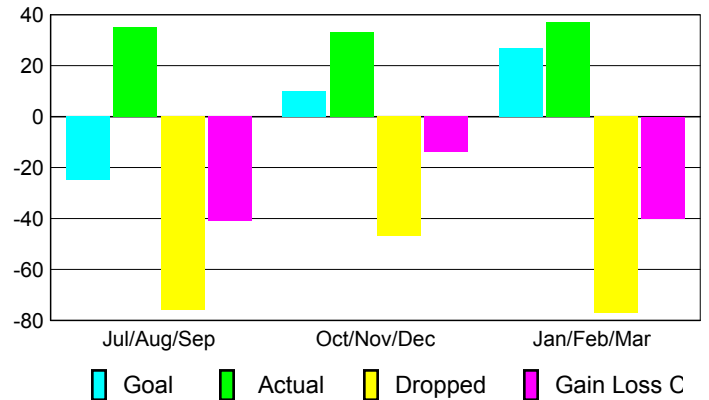

Membership Results 2009-2010

Goal, New, Dropped, Gain/Loss

Comparison of Membership Gain/Loss

Current Year Compared to the Previous Year